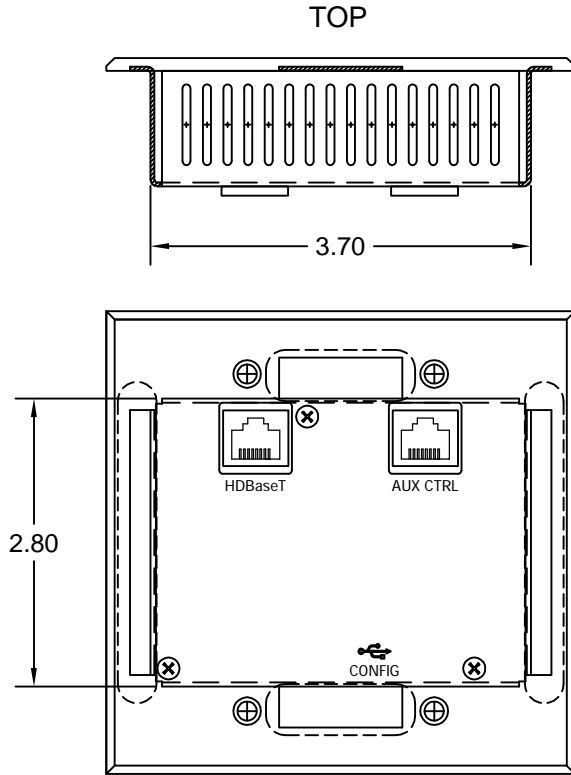

FRONT

REAR

BOTTOM

SIDE

HR HALL RESEARCH			
SIZE A	TITLE DIMENSIONS, MODEL UHBX-SW3-WP		
DRAWN BY	DATE 12-10-14	PART NUMBER N/A	REV A
SCALE		SHEET 1 OF 1	