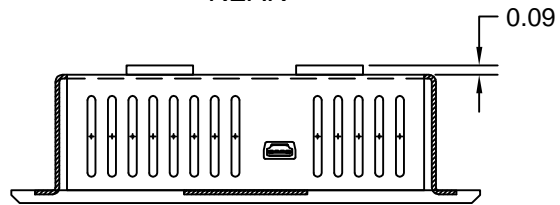

FRONT

REAR

BOTTOM

SIDE

HR HALL RESEARCH			
SIZE A	TITLE DIMENSIONS, MODEL UHBX-SW3-WP		
DRAWN BY	DATE 12-10-14	PART NUMBER N/A	REV A
SCALE		SHEET 1 OF 1	