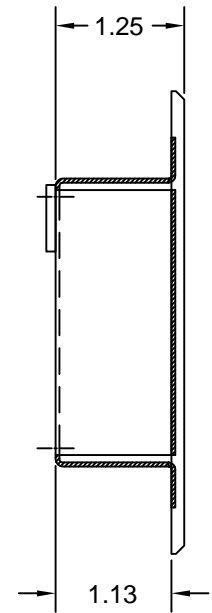

FRONT

REAR

BOTTOM

SIDE

HR HALL RESEARCH			
SIZE A	TITLE DIMENSIONS, MODEL UHBX-SW3-WP		
DRAWN BY	DATE 12-10-14	PART NUMBER N/A	REV A
SCALE		SHEET 1 OF 1	